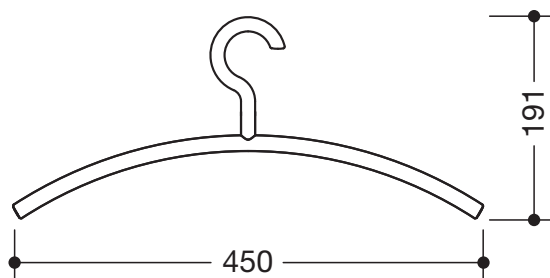

Coat hanger 570.1

- made of high-quality polyamide, according to HEWI colour chart
- diameter 15 mm, 190 x 450 mm, fits on rail diameter 33 mm
- with fixed hook

Dimensions in mm

Colours

Polyamide

Alternative colours